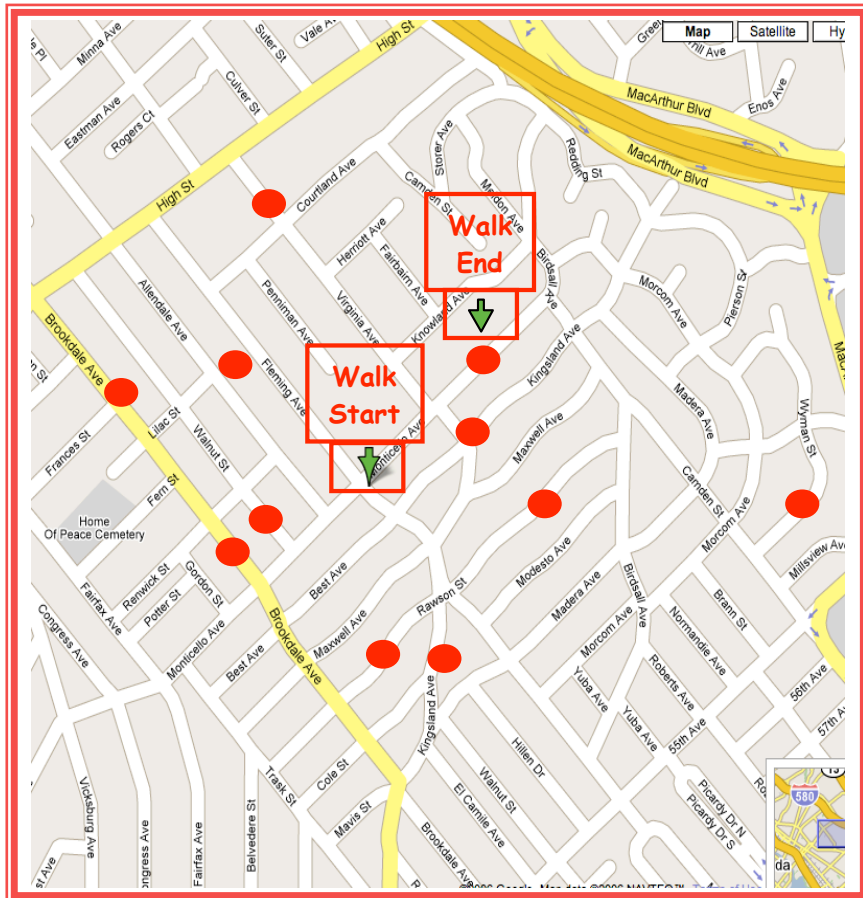

Enjoy National Night Out in our Maxwell Park Neighborhood

Tuesday, August 1st, from 6:30pm onwards

Join us for a WALK around the Neighborhood – we'll visit the NNO parties in Maxwell Park, ending at the Monticello Party (Meet at 6:30pm, Monticello & Fleming)

---or---

Join a party and visit with your neighbors. Bring something to share if you plan on staying!!

| Organizers | Party Location | Cross Streets |
|------------------|----------------|-----------------------|
| Michael/Michelle | Brookdale | High to Lilac |
| Vee & Ashley | Brookdale | Monticello to Renwick |
| Alinya, Jon | Maxwell Park | Fleming |
| Elyse | Kingsland | Madera to Fleming |
| Birte | Traffic Circle | Virginia to Birdsall |
| Leticia | Rawson | Brookdale to Fleming |
| Amy | Rawson | Fleming to Birdsall |
| Rev Gregg | Virginia | Courtland to High |
| Shawn | Walnut | Renwick to Monticello |
| Fred/Peter | Wyman | Madera to Camden |
| Barbara T | Monticello | Virginia to Birdsall |