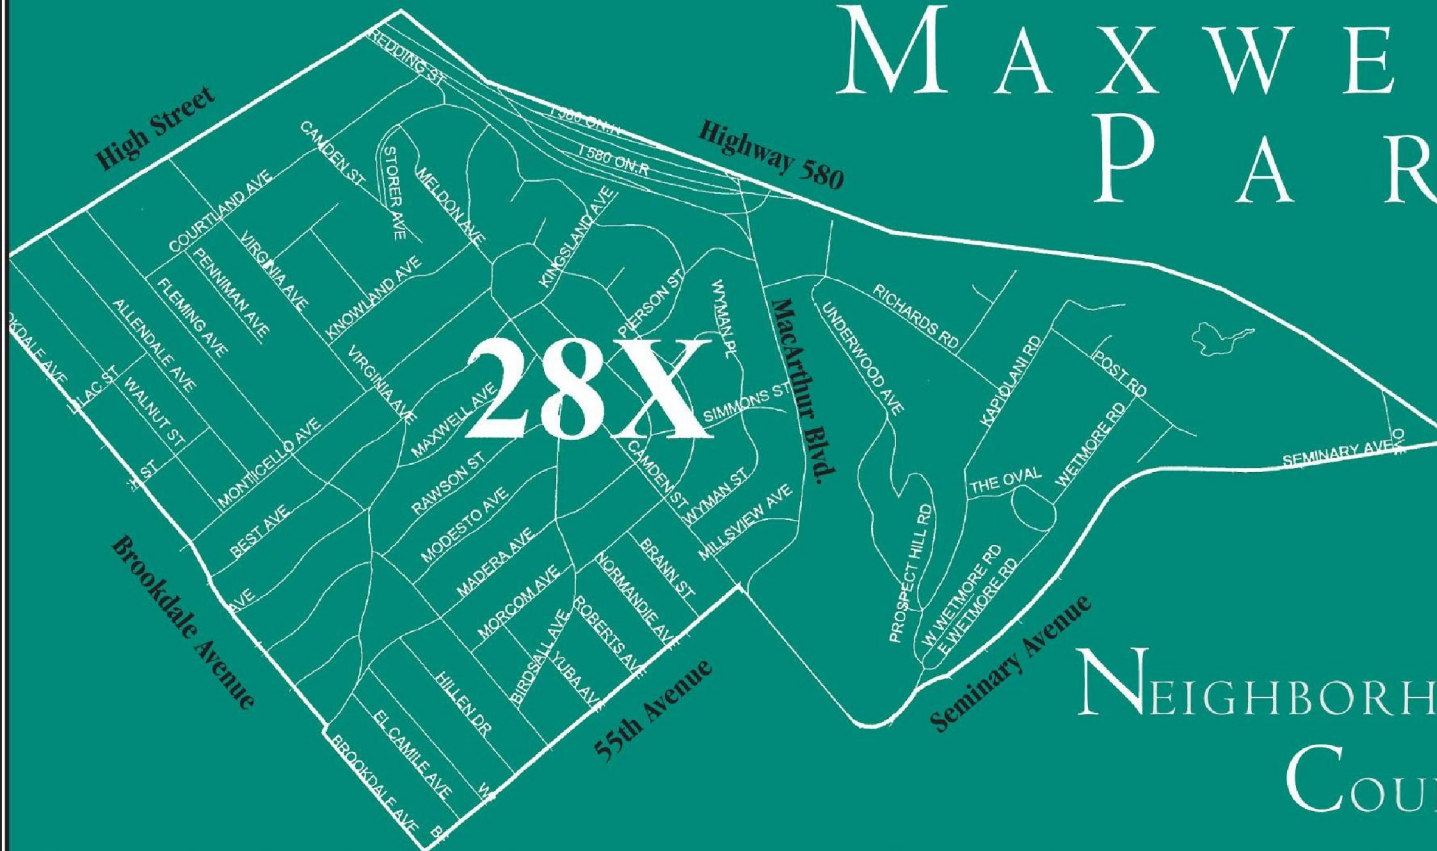

MAXWELL PARK

NEIGHBORHOOD COUNCIL

BEAT 28X— YOUR NEIGHBORHOOD CRIME PREVENTION COUNCIL